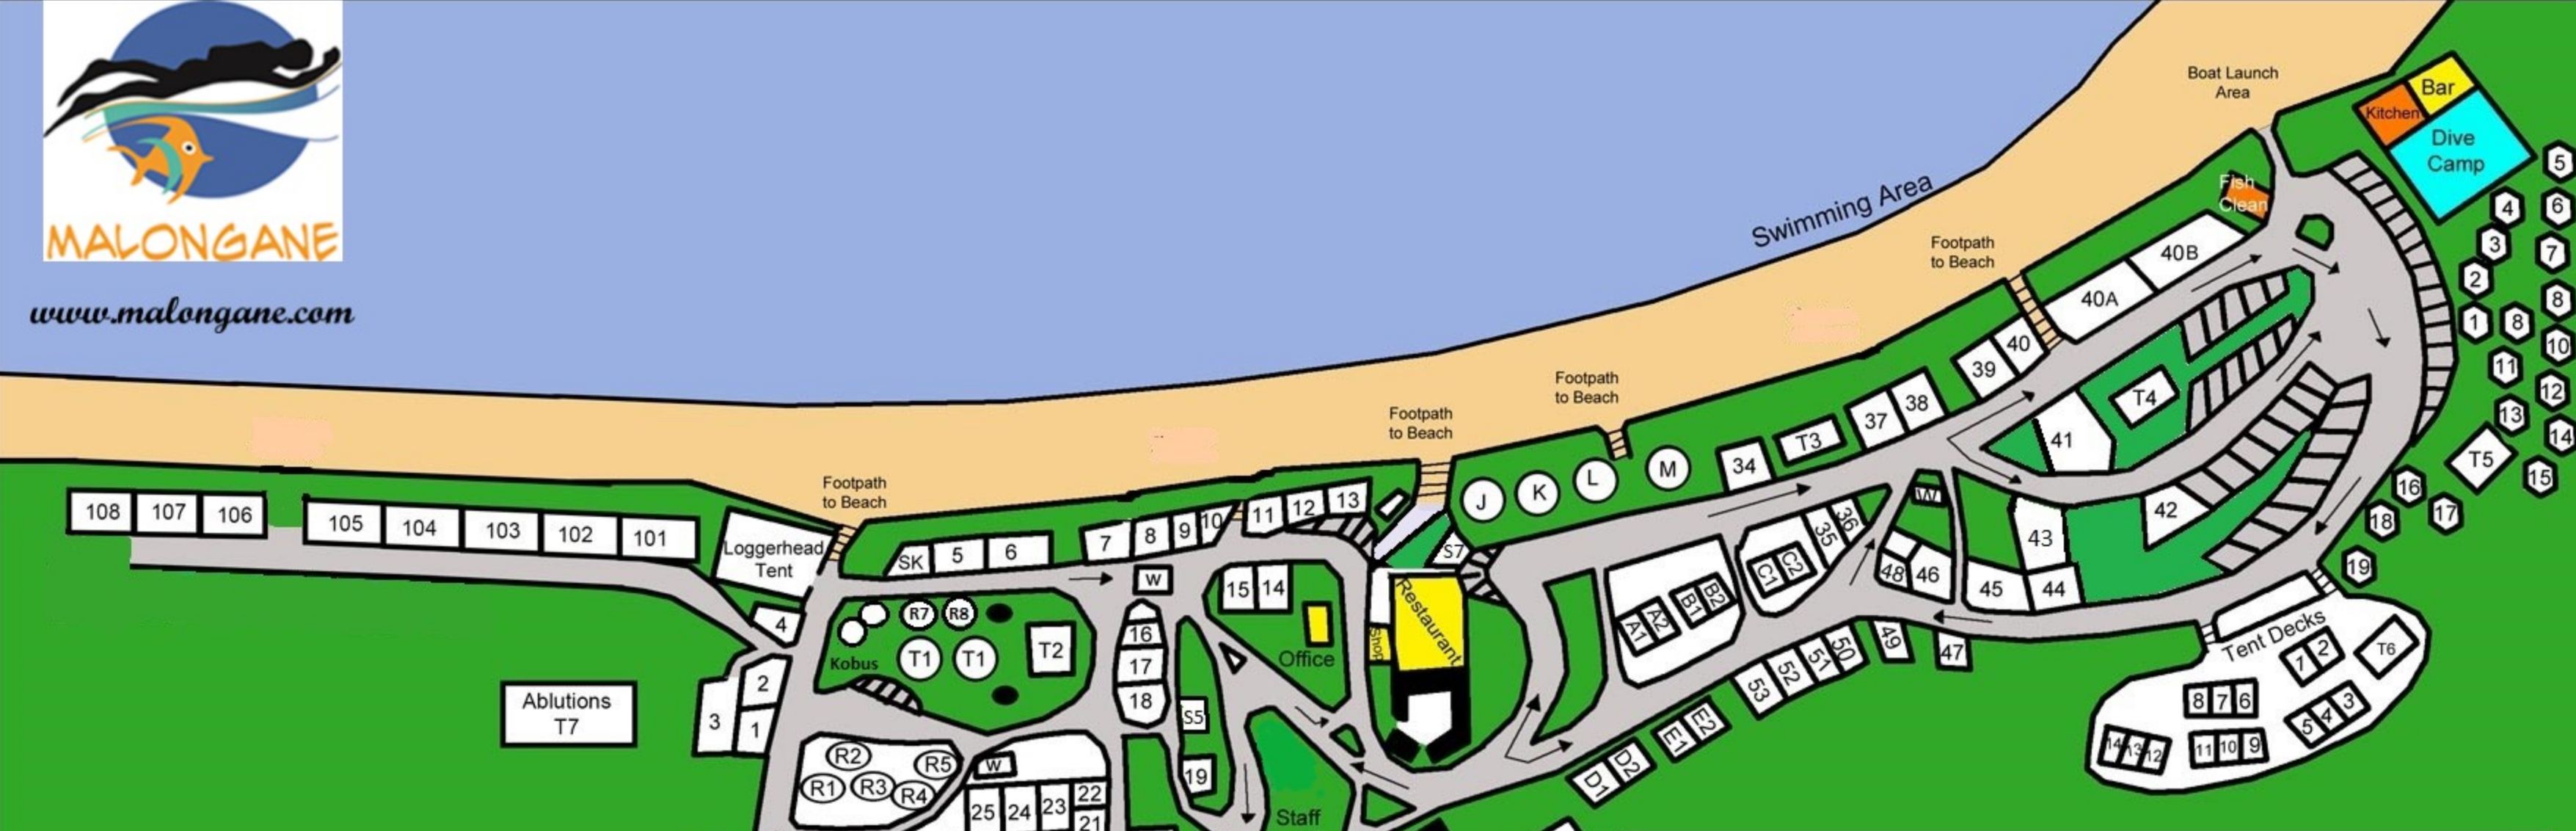

www.malongane.com

Chalet - 6 Bed	A1, A2	Loghuts	LH1 - LH19
Chalet - 5 Bed	D1, D2, E1, E2	Deck Tents	TD1-14
Chalet - 4 Bed	B1, B2, C1, C2	Ground Tents	TG12-25
Rondavel - 4 Bed	J, K, L, M	Campsites	1-40, 44-53
Rondavel - 2 Bed	R1, R2, R3	Public Ablutions	T1-T6
Rondavel A	R4, R5	Staff Only Areas	■ ●
Guest House	8 Sleeper	Parking Bay	///
Loggerhead tent	8 Sleeper		